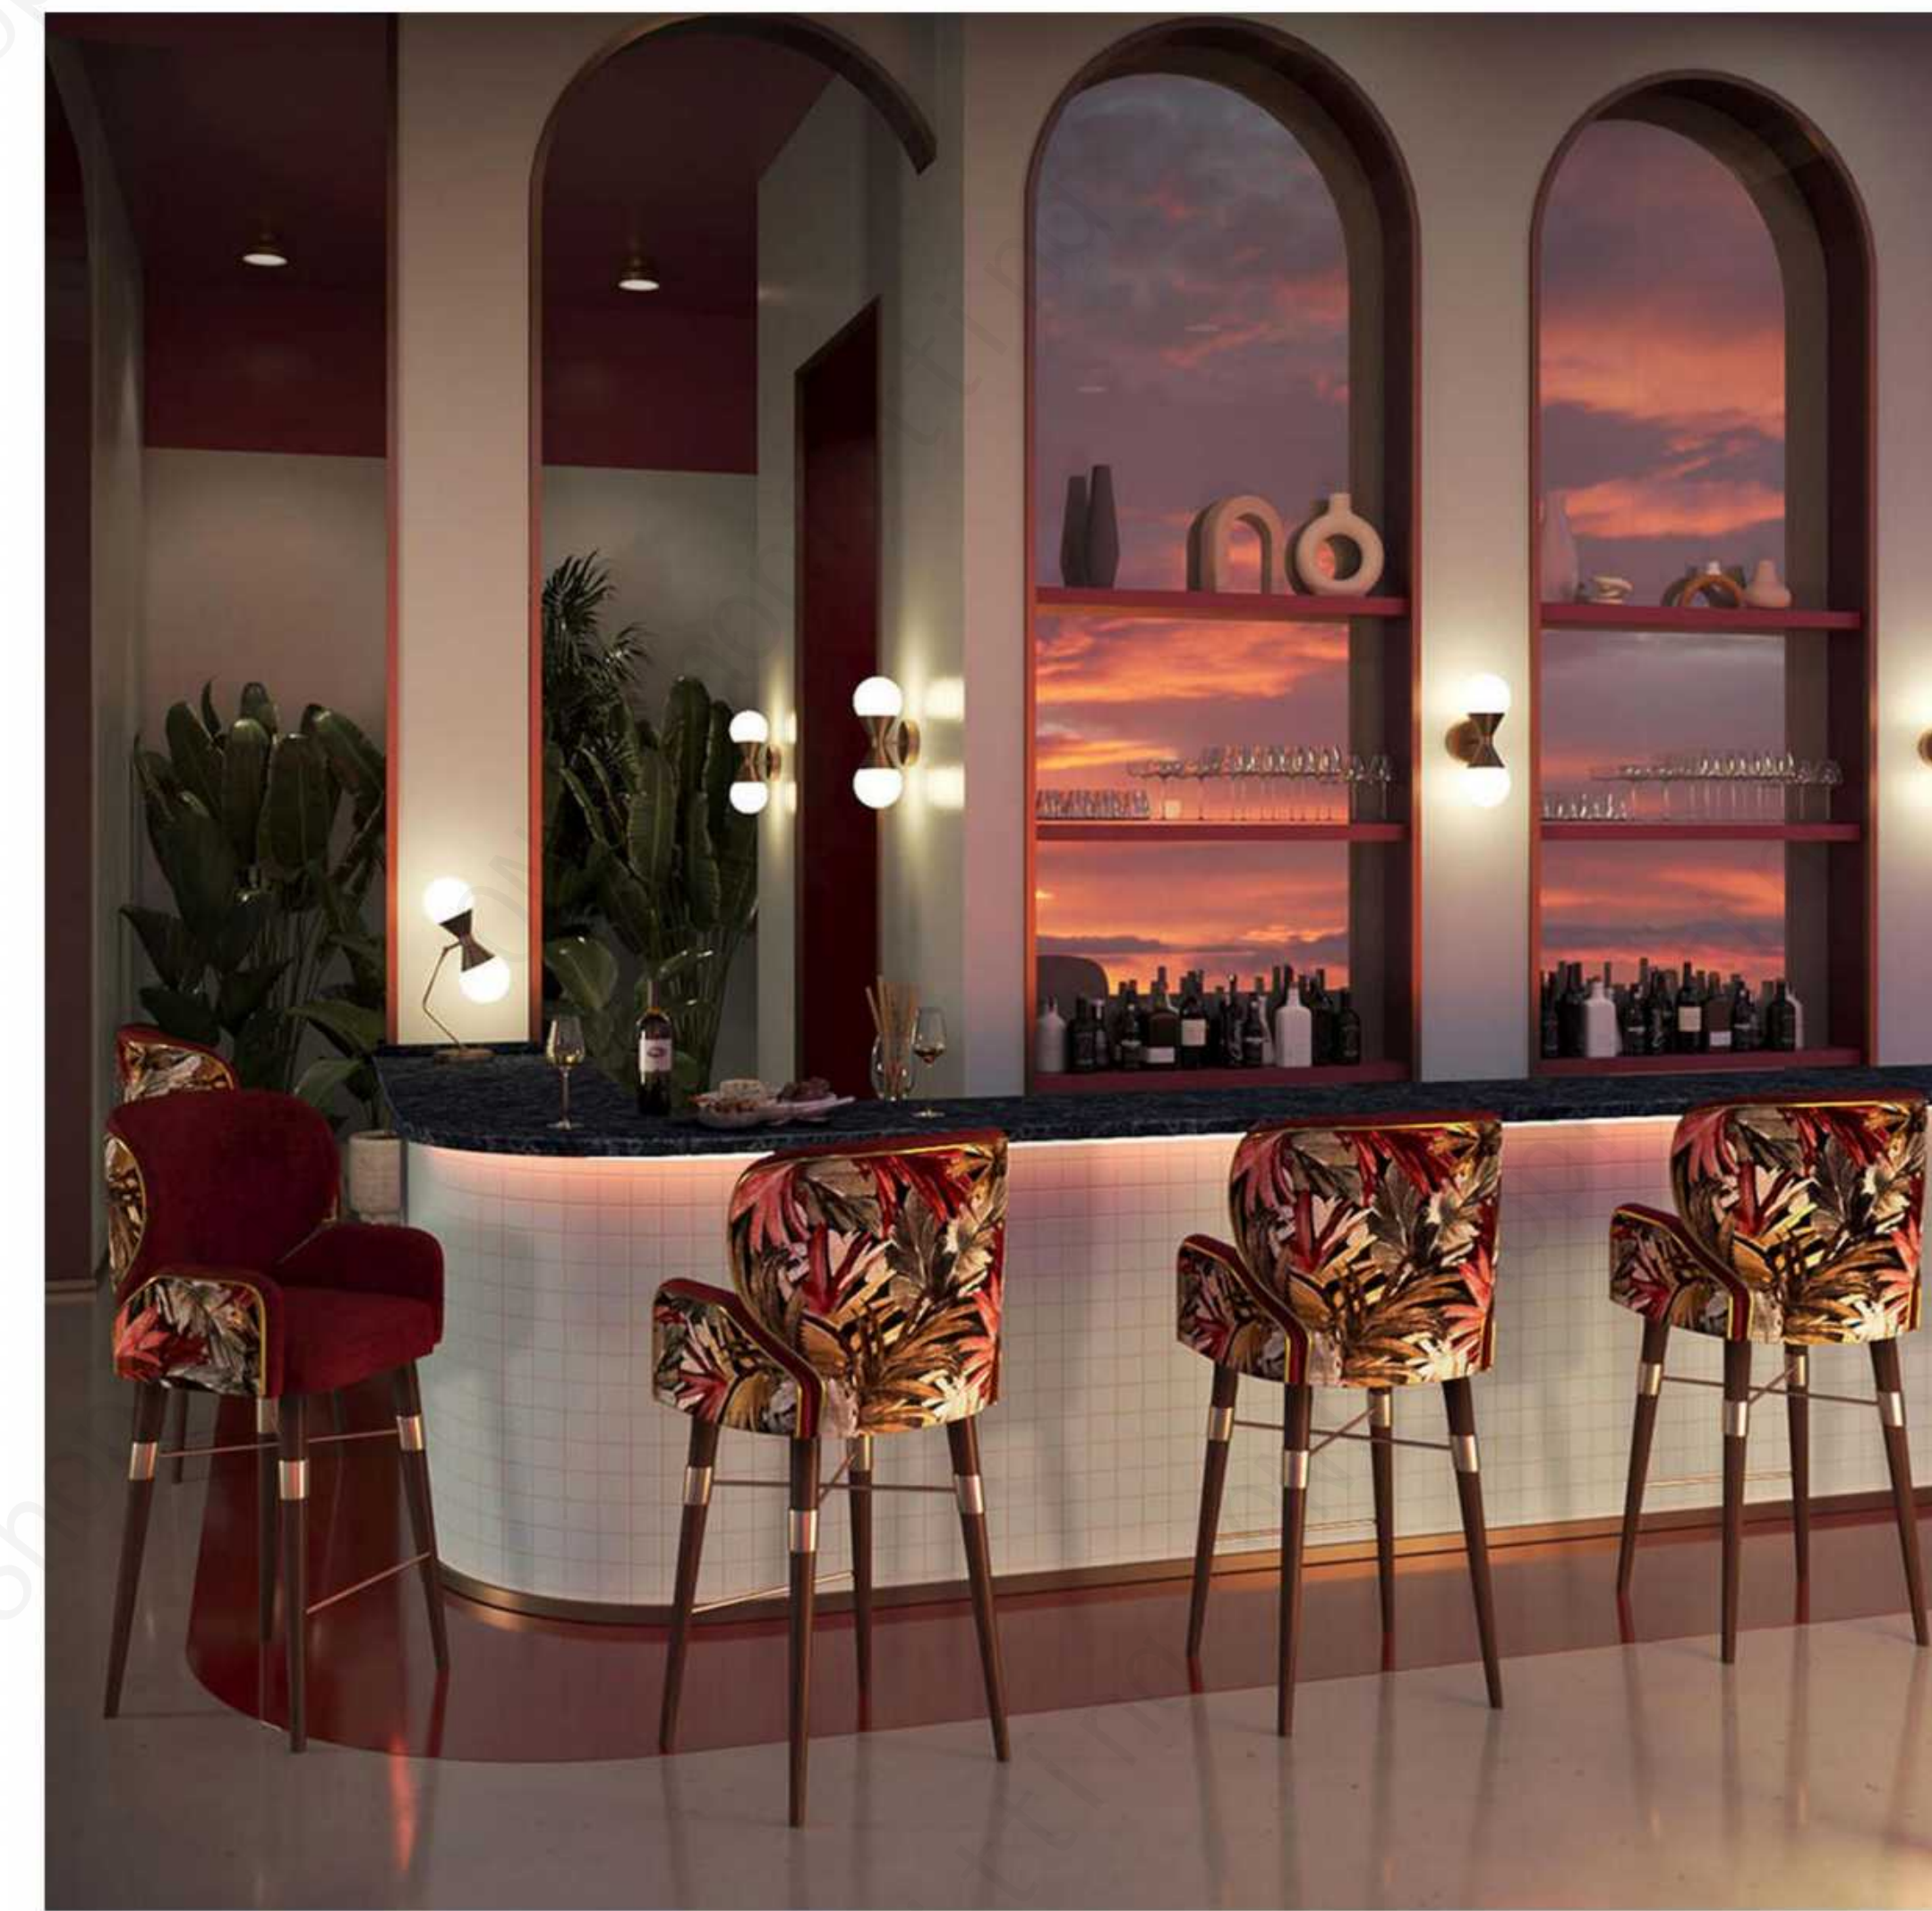

Bar Stools & Counter Stools Series

CHAIR SERIES

Louis Bar Chair The Louis Bar Chair features velvet upholstery paired with smoked walnut legs, making it an ideal fit for your living room or luxurious commercial space. This opulent Louis upholstered bar chair is part of our mid-century modern furniture collection.