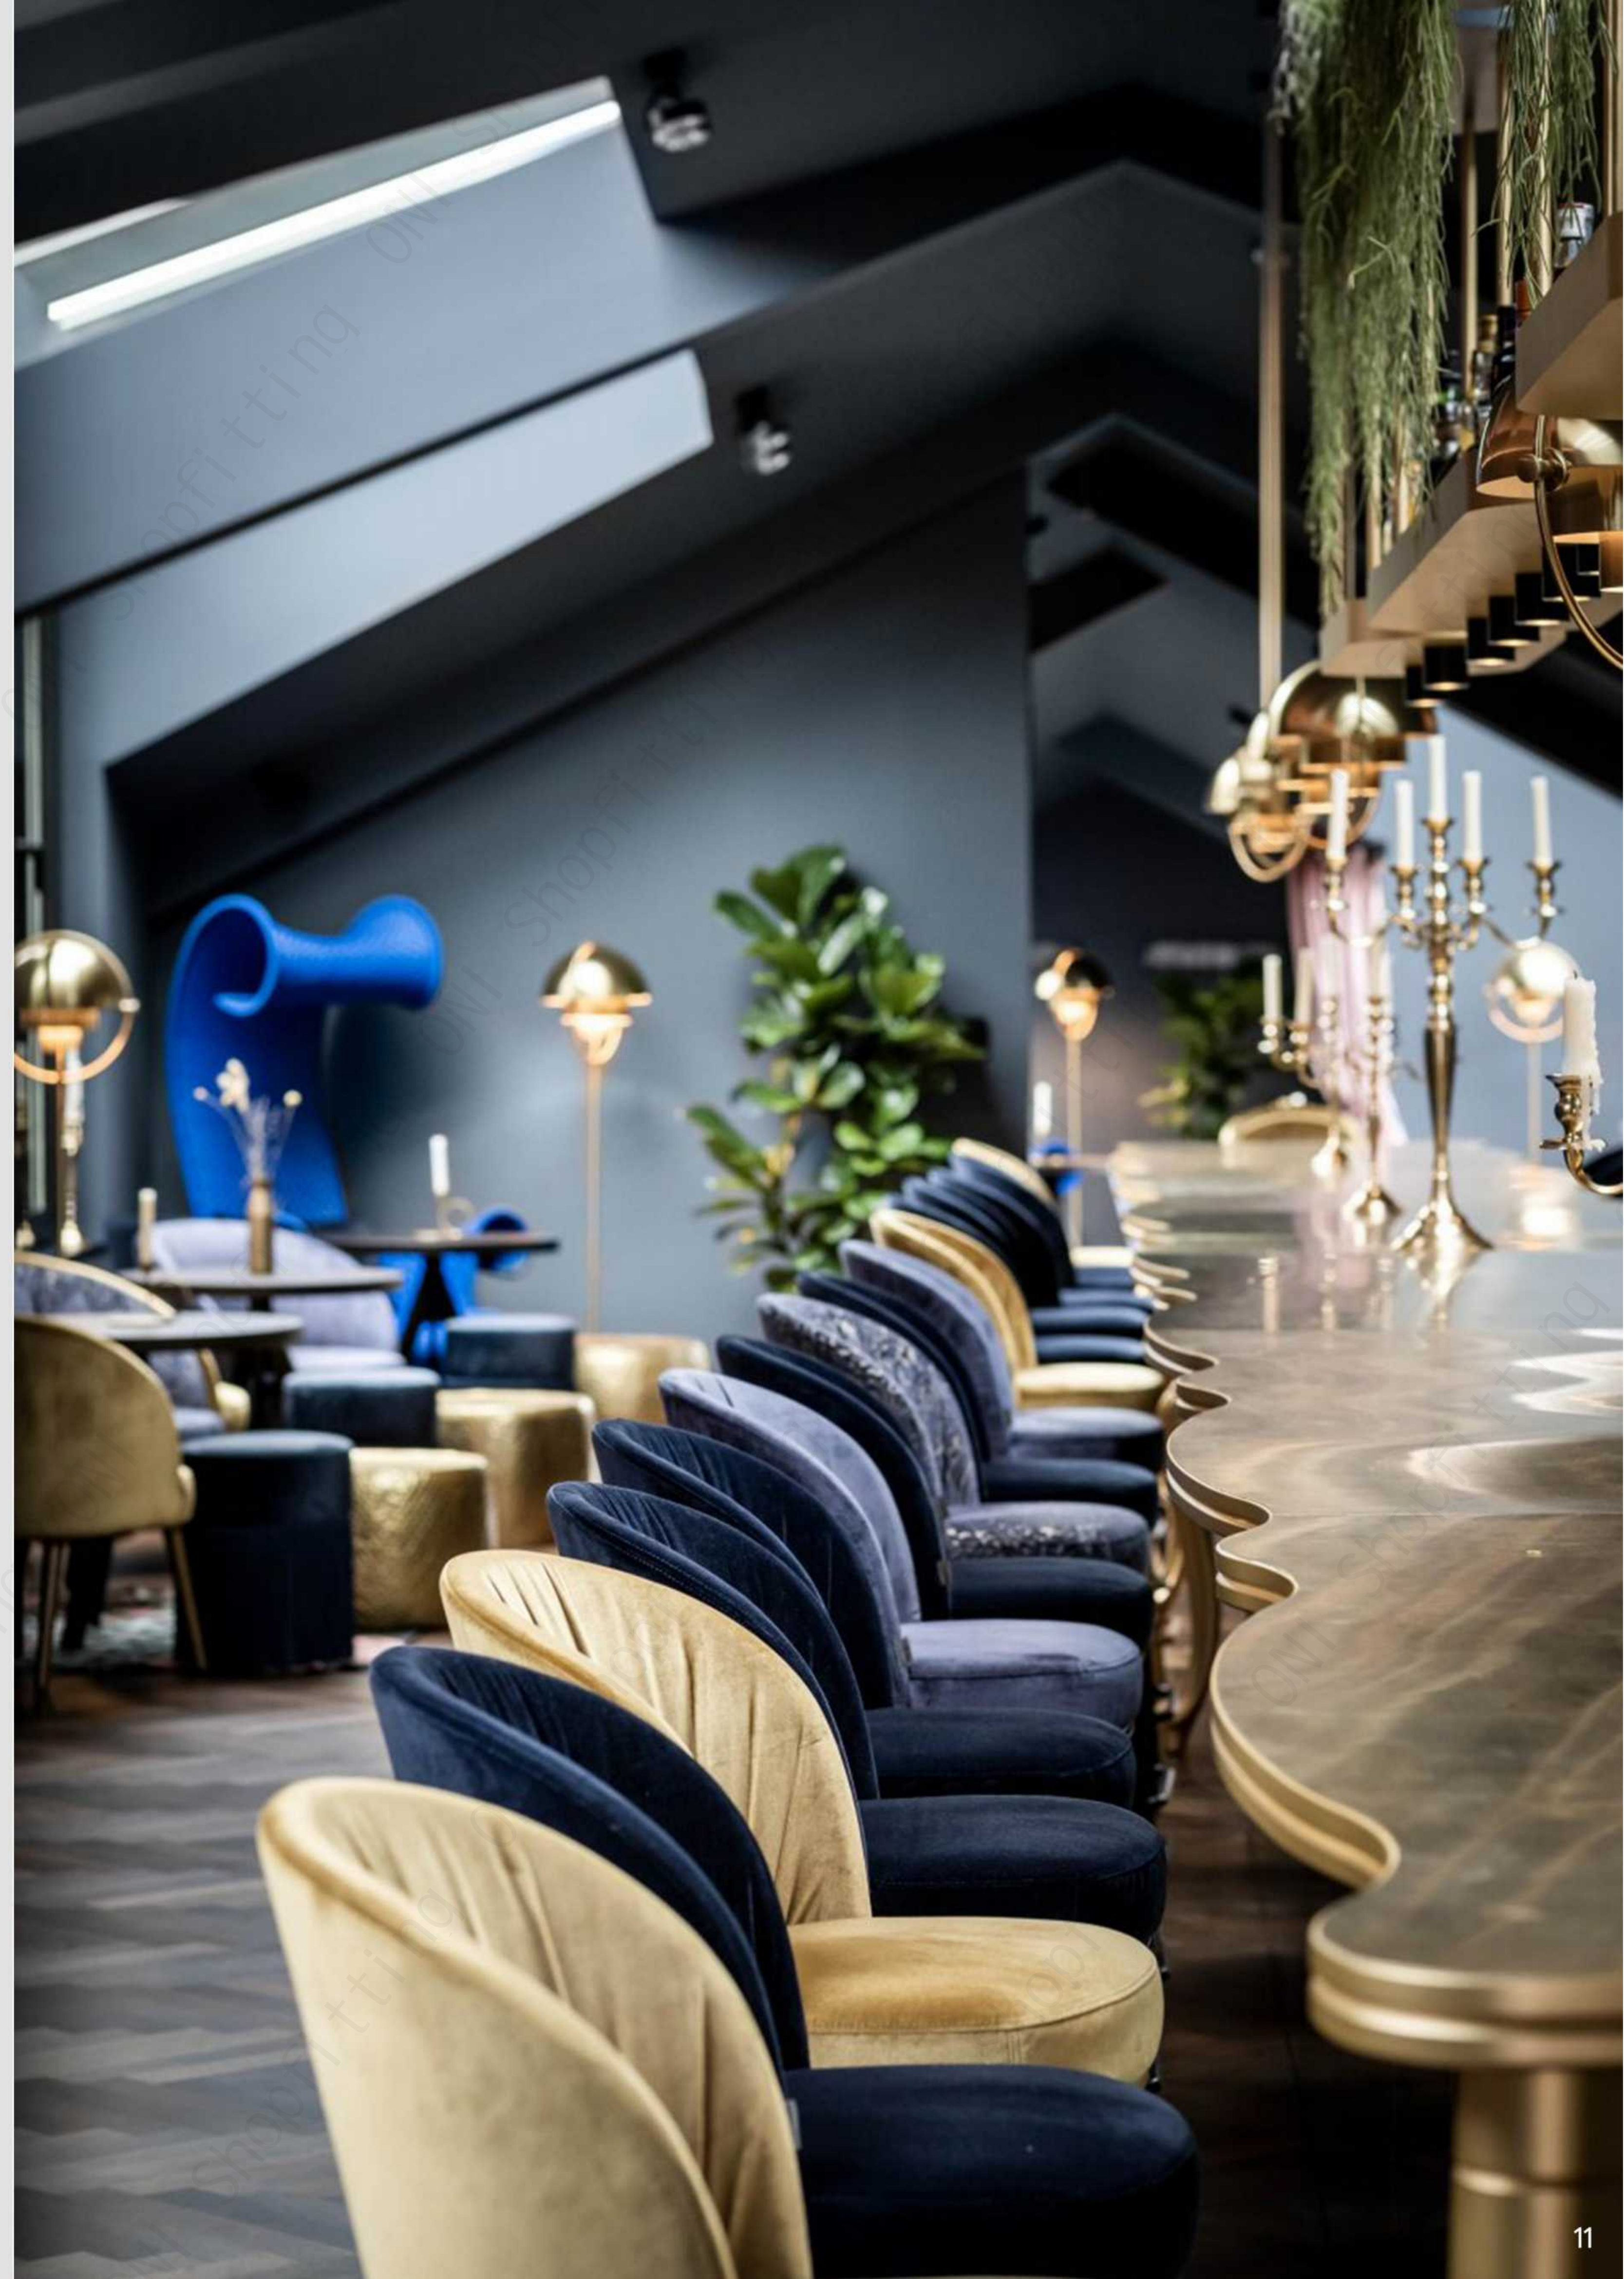

INDEX

OUR CASE	12-33	BOOTH SOFA SERIES	92-103
TABLES SERIES		LEISURE FURNITURE SERIES	104-119
Marble Series	34-41		
Walnut Series	42-49		
Ceramic Series	50-53		
Tempered Glass Series	53-61		
CHAIR SERIES		OUTDOOR FURNITURE SERIES	120-141
Wooden Chair Series	64-71		
New PP Chair Series	72-75		
Banquet Series	76-83		
Bar Store Series	84-91