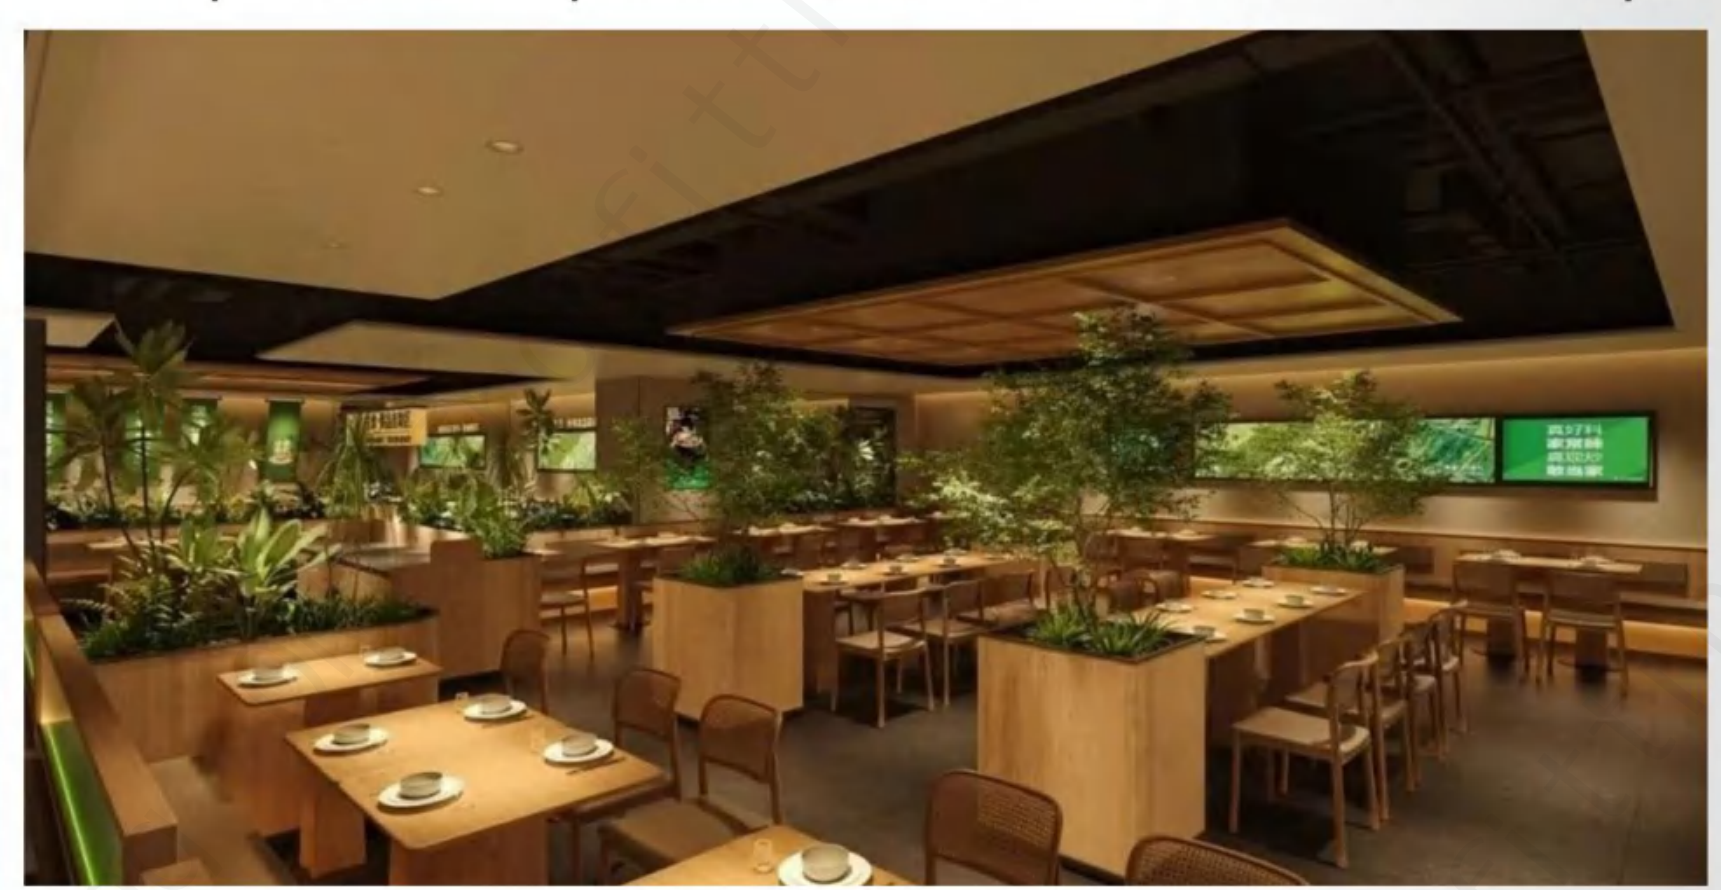

THE LITTLE LADY HEAD CHEF RESTAURANT

CASE SHOW

successful cases of
seafood restaurant

Inside the restaurant, the wooden dining table is simple and natural, complemented by minimalist chairs, providing a comfortable seating experience. The extensive use of green plants adds vitality and energy to the space. The open kitchen area is neat and orderly, with all kinds of kitchen utensils and ingredients placed appropriately, showcasing professionalism and dedication.