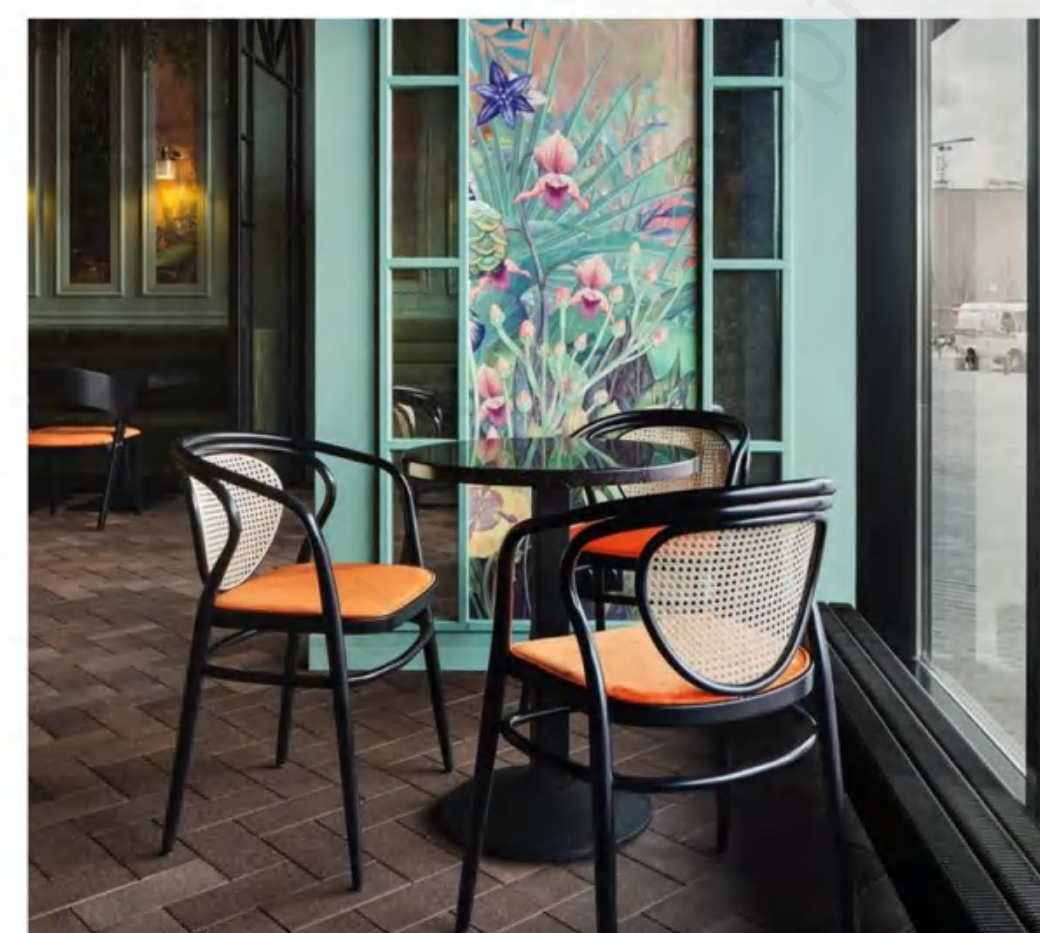

CASE SHOW

successful cases of seafood restaurant