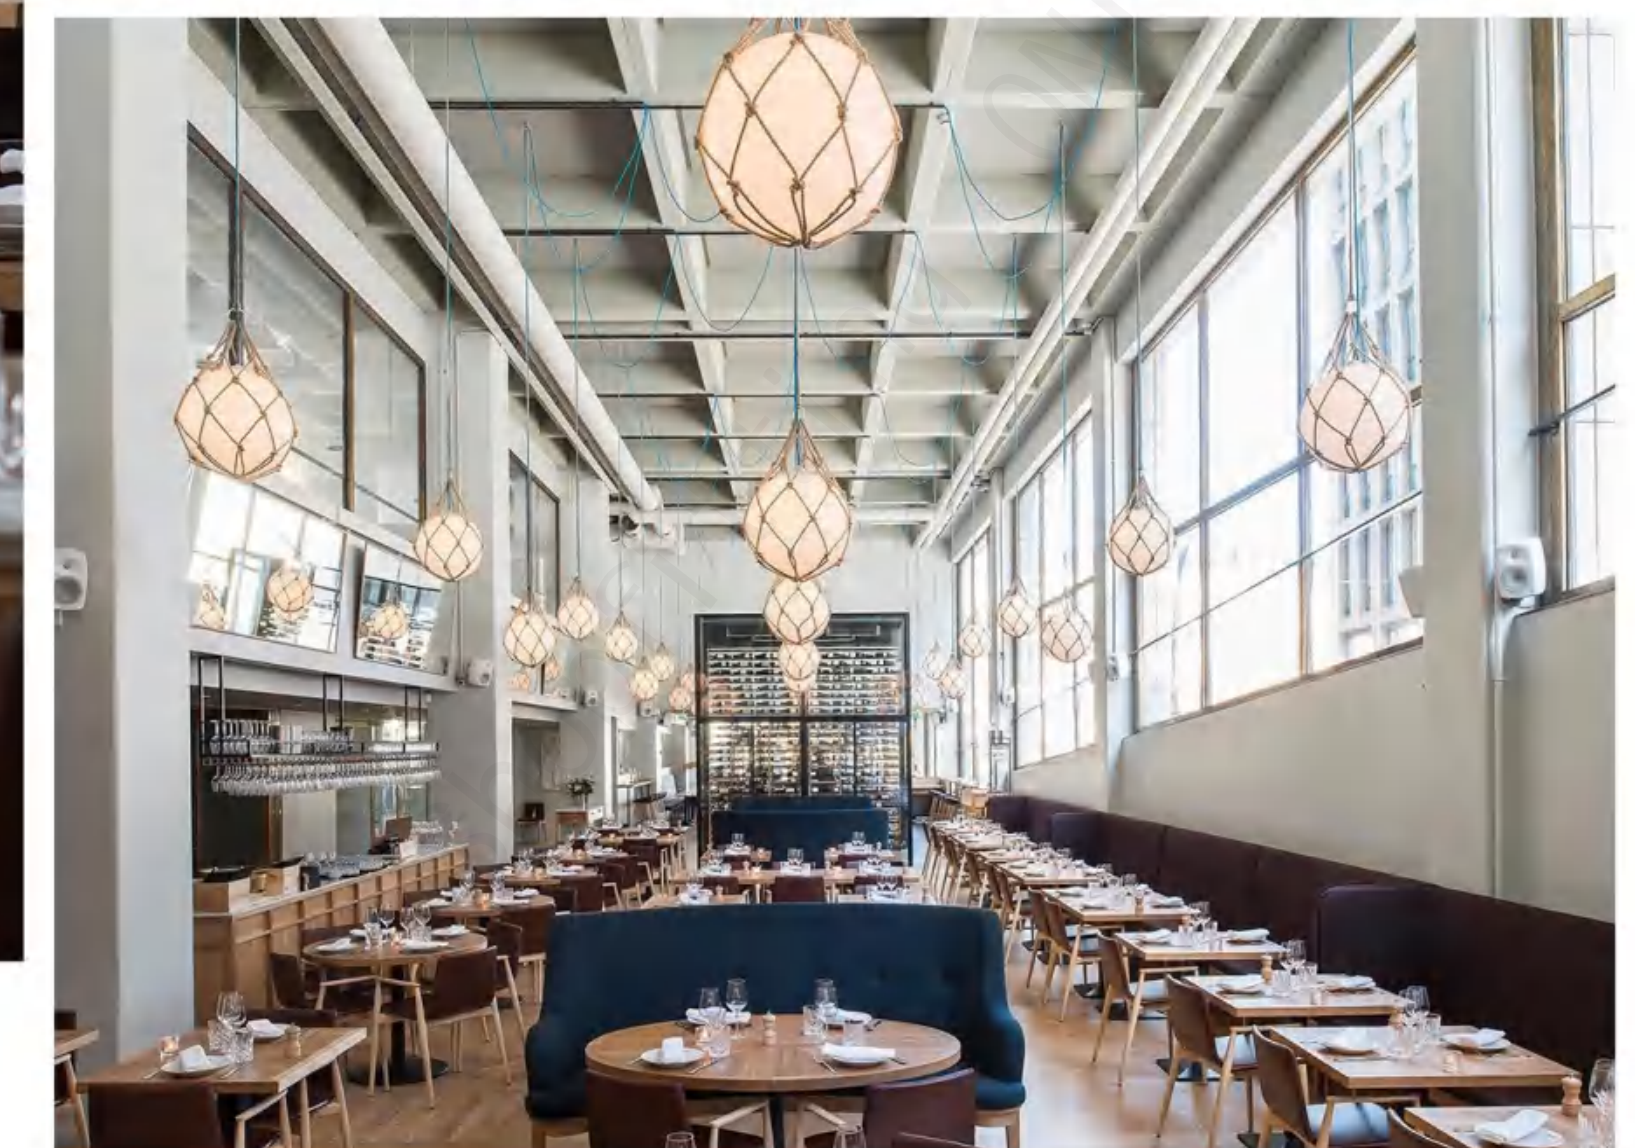

CASE SHOW

successful cases of seafood restaurant

URBAN ELEGANCE BISTRO

CASE SHOW

successful cases
of seafood restaurant

The dining chair is designed simply, with a backrest that conforms to the human body curve, providing a comfortable sitting experience. The matching dining table has a natural texture on the surface and a delicate feel, complementing the overall environment. The dark blue sofa seats have a unique shape, are comfortable and stylish, and blend harmoniously with the surrounding scenery.

SKYLINE VISTA RESTAURANT

CASE SHOW
successful cases
of seafood restaurant

The round marble tabletop one has a unique and fine texture. There are also wooden long tables, folding brown dining chairs, with simple and practical designs. The wooden dining chairs with striped decorations, paired with comfortable cushions, are located in the bar area. The high-legged stools nearby have simple lines and coordinate with the overall style.

UKKÖ RESTAURANT

CASE SHOW
successful cases
of seafood restaurant

AIDA RESTAURANT

CASE SHOW
successful cases
of seafood restaurant

ELYSIAN LOUNGE RESTAURANT

CASE SHOW

successful cases of
seafood restaurant

Inside the restaurant, the round tables are complemented by exquisite small lamps, which, under the soft light, exude an elegant atmosphere. The dining chairs have unique designs, featuring either deeply brown seats with a strong sense of enclosure or sleek light gray seats, providing comfortable options for guests with different preferences. In the bar area, golden high stools showcase a luxurious texture.