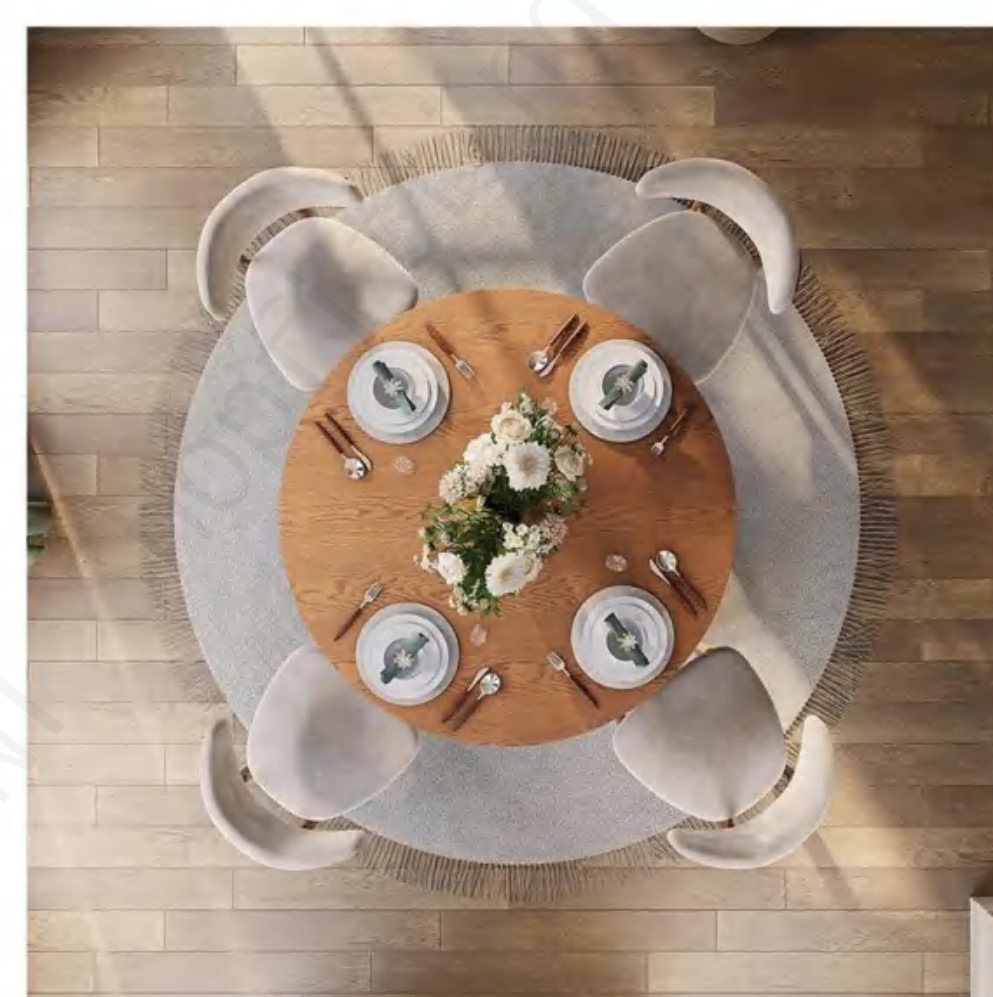

Walnut Series

Without Turntable

With Turntable
Round Wood Dining Table
Walnut Finish Plywood
size:
47" Table
59" Table