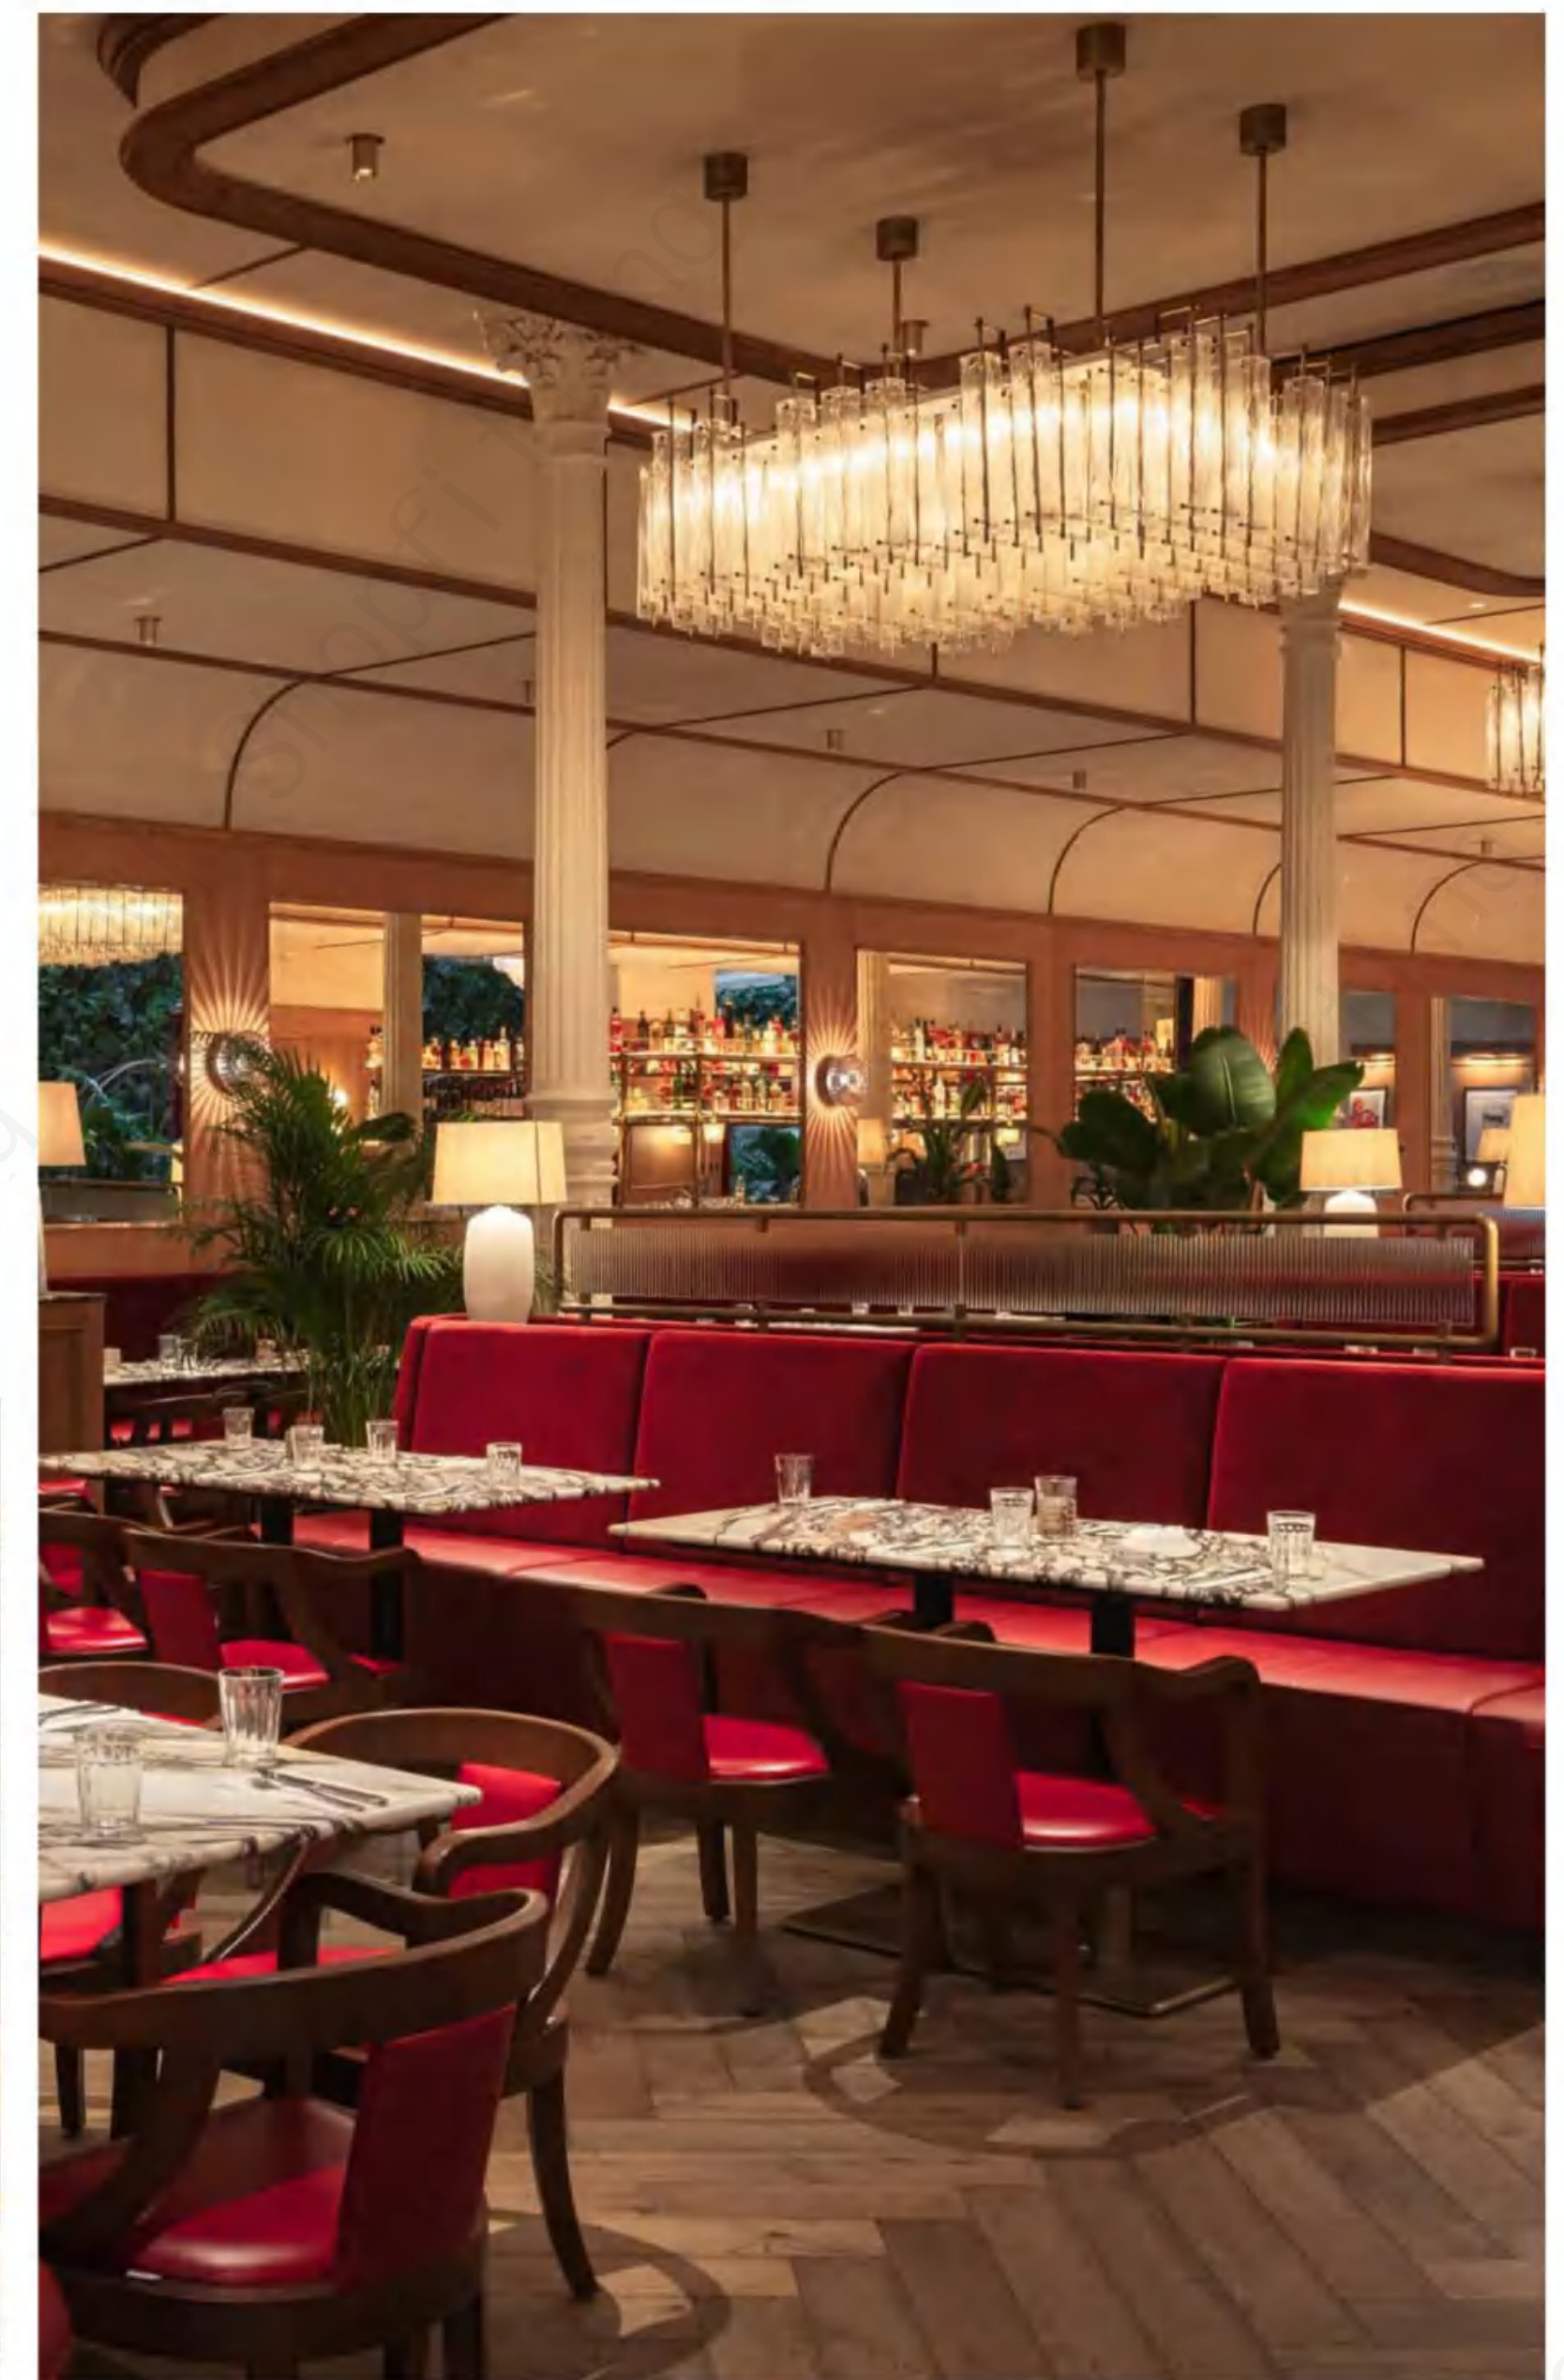

VINTAGE GLAM BISTRO

CASE SHOW

successful cases
of seafood restaurant

The interior features a red velvet sofa. The marble dining table and wooden dining chairs complement each other perfectly. Exquisite tableware is placed on it, creating a sense of dining ceremony. A wide variety of wines are displayed in an orderly manner, and the unique-shaped bar chairs inject a touch of fashionable vitality into the space.