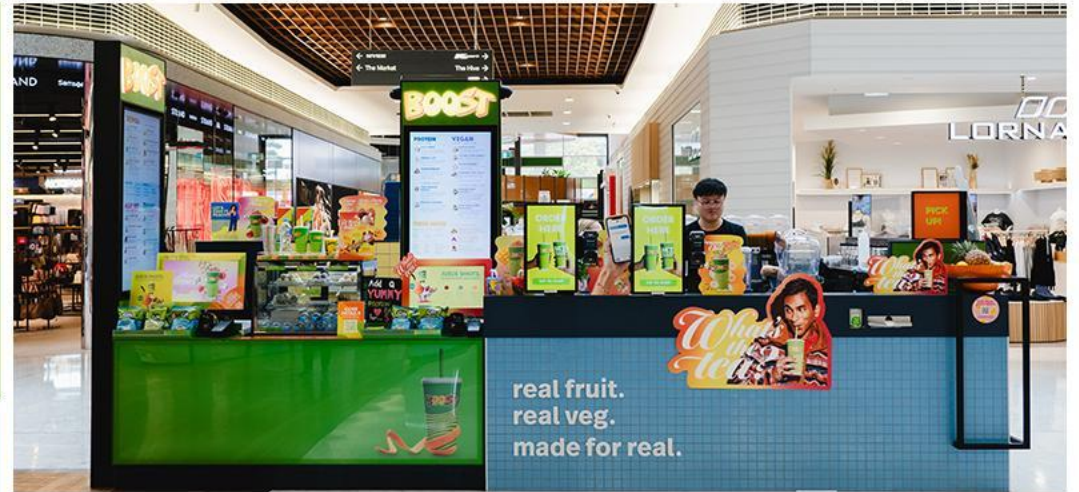

3D CASE SHOW

PROJECTS-RETAIL
STORE FIXTURE
OUR CASE

CASE SHOW
LIQUOR
successful case

ONI
ONI Shopfitting

GEARNOTION
4X4
successful case

ONI
ONI Shopfitting

CASE SHOW
**MINI
 MARU**
 successful case

Cosmetic Display Stand