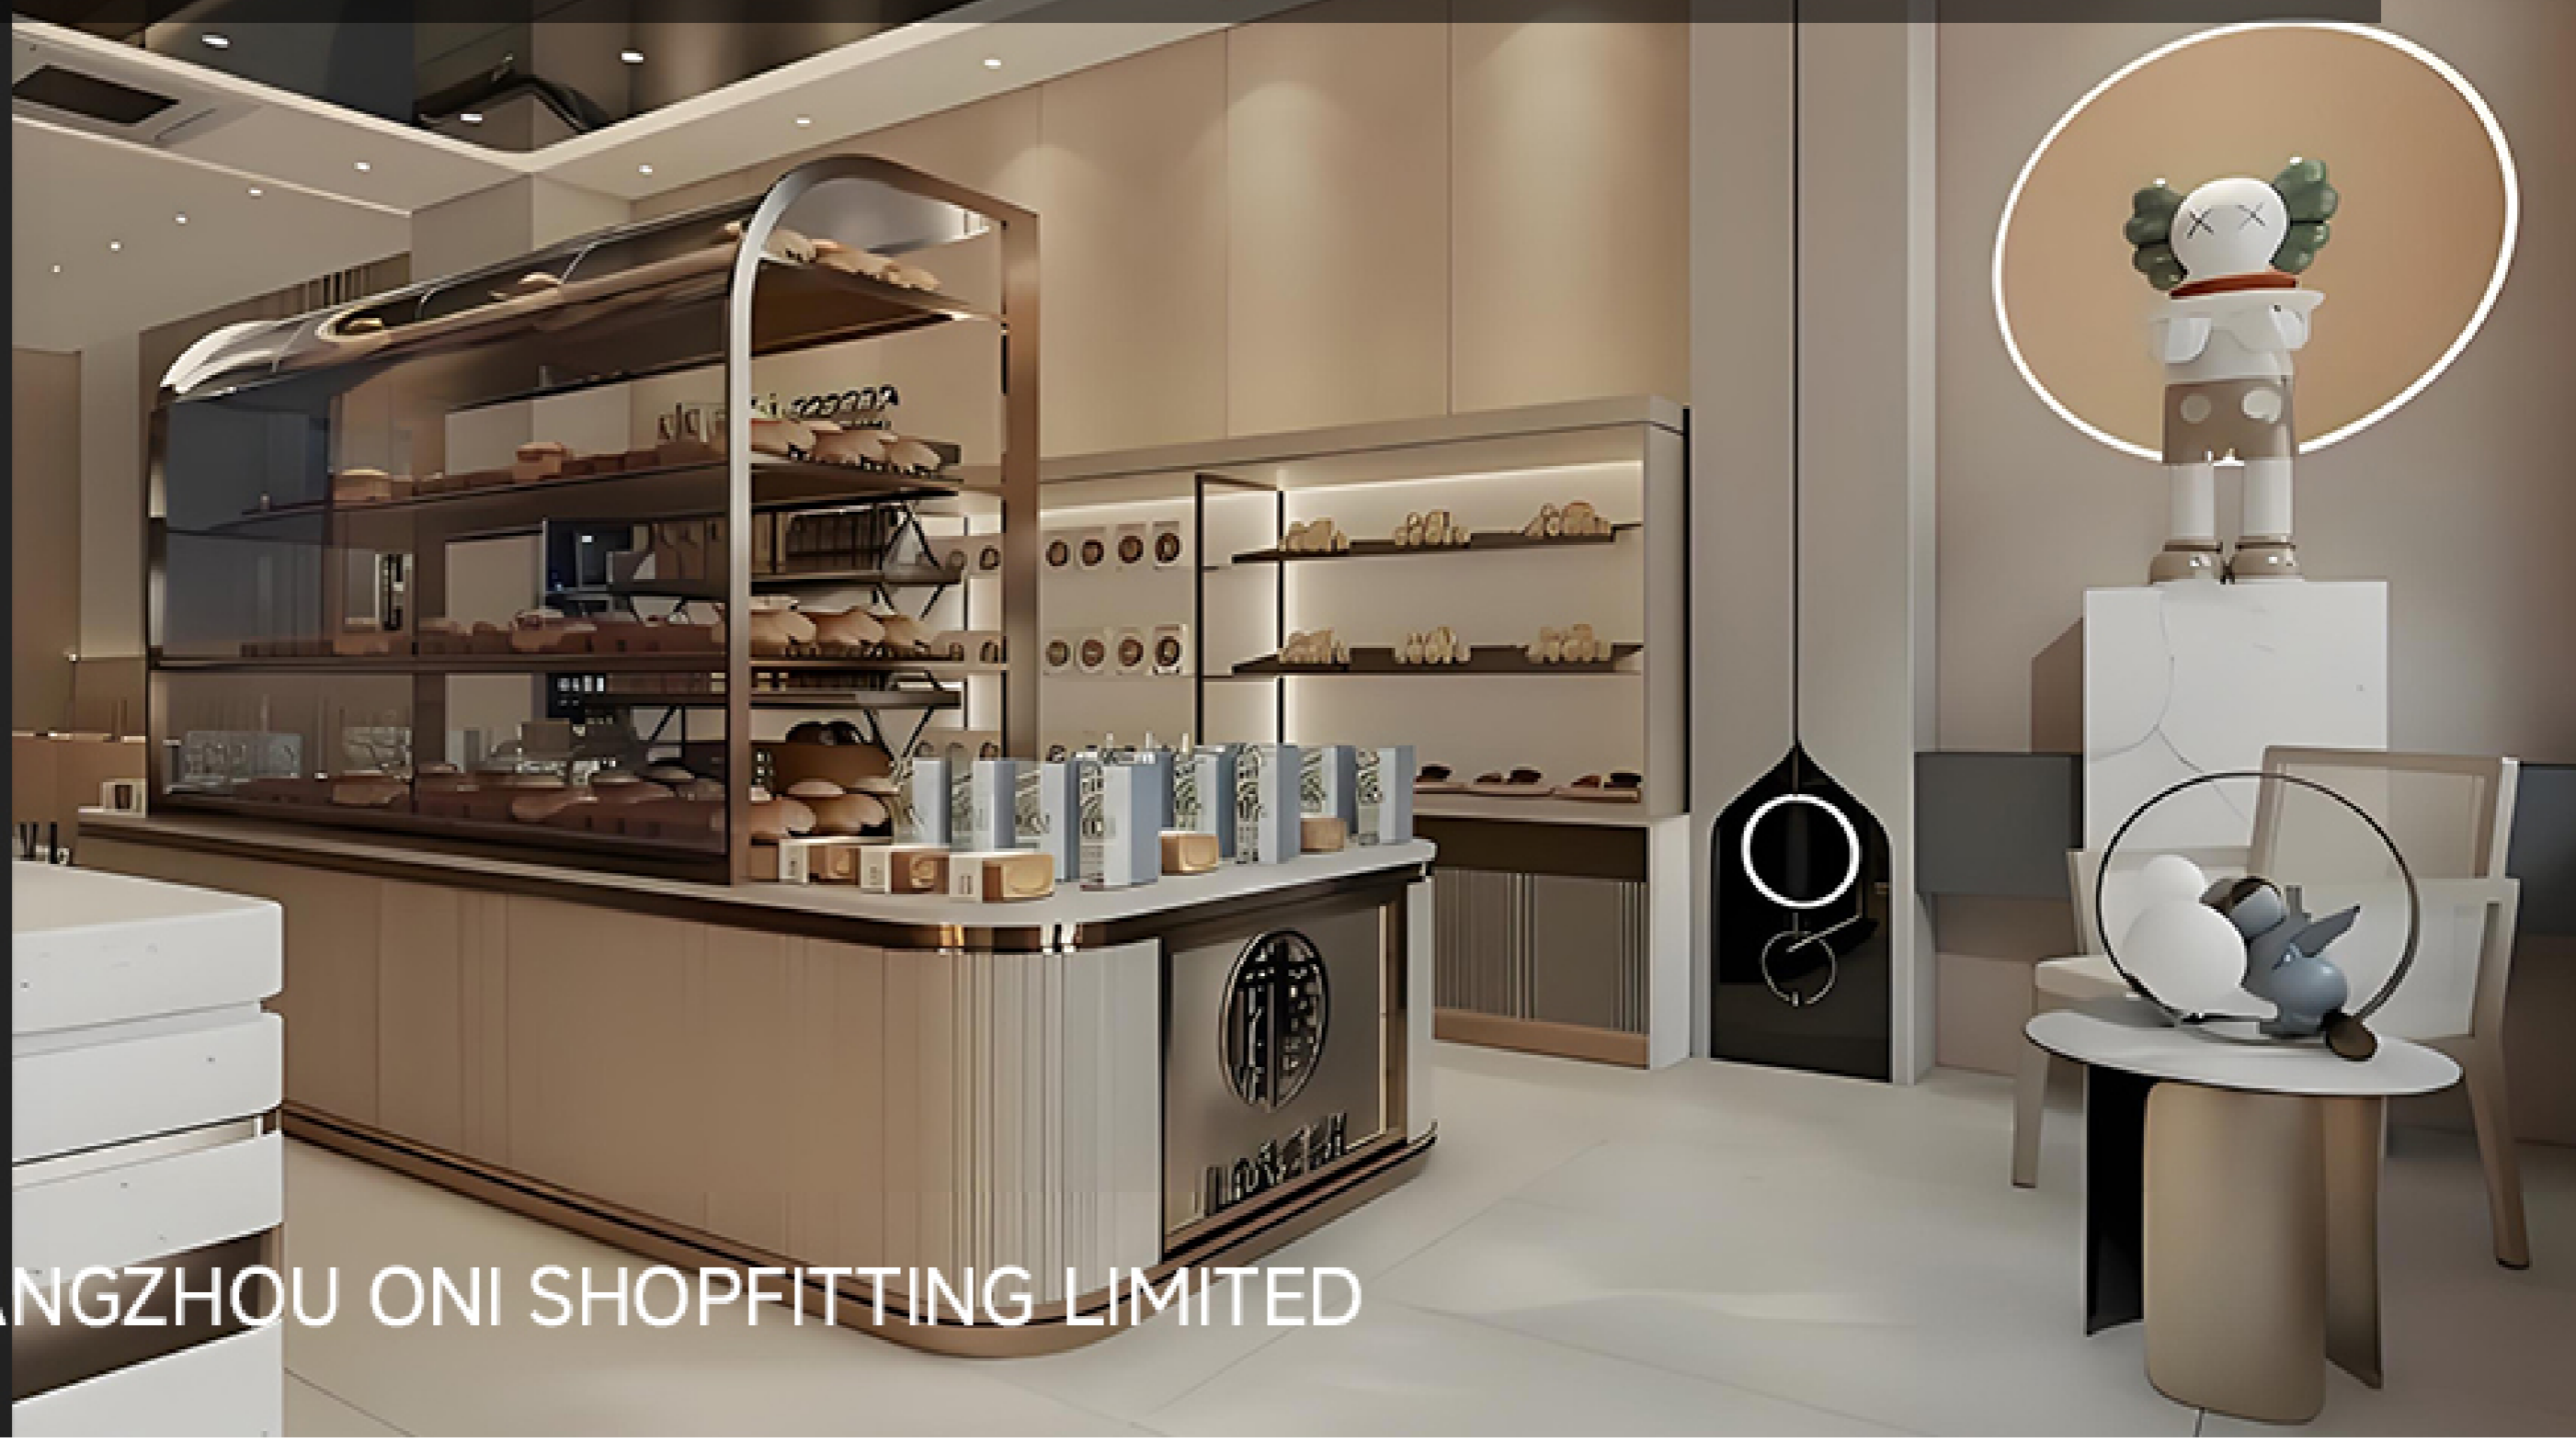

ONI SHOPFITTING COSMETICS & PERFUME DISPLAY CABINET CATALOG

ABOUT US

Founded in 2000, ONI Shopfitting Ltd. is a leading manufacturer of retail store fixtures, commercial interior fitouts, and display furniture in Guangzhou, China. With a team of over 200 employees and a 30,000-square-meter production facility, ONI utilizes advanced manufacturing equipment to produce over 300,000 sets of store fixtures annually—including counters, display shelving, store joinery, and display cases designed for premium product showcases