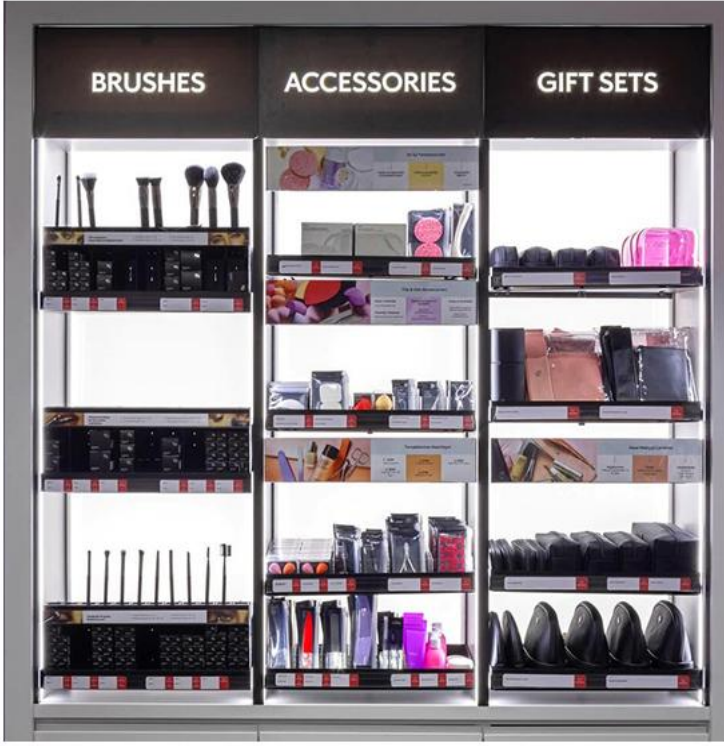

CDS-508

Cosmetic Display Stand

(Size and color can be customized)

CDS-1002

CDS-1023

CDS-1024

CDS-1025

CDS-1026