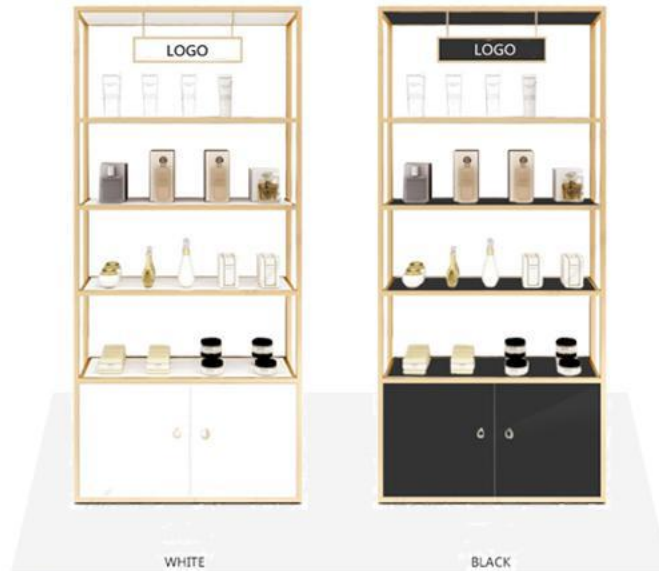

GESV-233

Cosmetic Display Stand

(Size and color can be customized)

Cosmetic Display Stand

(Size and color can be customized)

RSF-1022

RSF-1023

RSF-1024

RSF-1025

Cosmetic Display Stand

(Size and color can be customized)

REF-1002D

REF-1003D

REF-1004D

REF-1005D

REF-1006D

Cosmetic Display Stand

(Size and color can be customized)

CDS-912U

WHITE

BLACK

CDS-913U

CDS-914U

CDS-915U

Cosmetic Display Stand

(Size and color can be customized)

CDS-502

CDS-503

CDS-504

CDS-505

CDS-506

CDS-507