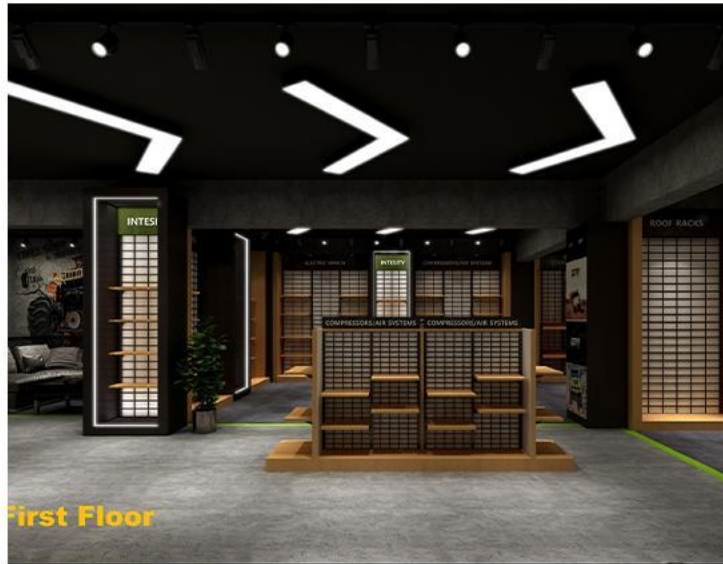

3D CASE SHOW

PROJECTS-RETAIL
STORE FIXTURE
OUR CASE

CASE SHOW
LIQUOR
successful case

ONI
ONI Shopfitting

GEARNOTION
4X4
successful case

ONI
ONI Shopfitting

CASE SHOW
**MINI
 MARU**
 successful case

Cosmetic Display Stand